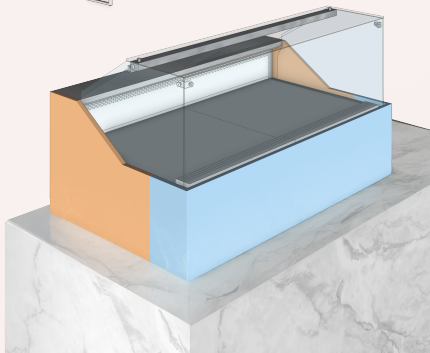

JORDAO
ORIGAMI

Smart Design for Agile Retail

Compact refrigerated display designed for the fast pace of today's "pop-up economy".

JORDAO

ORIGAMI

smart design for agile retail

*cross-selling
shelves*

"cantilevered" model

Adapts to Diverse Retail and Scrambled Merchandising

User-defined design offers
total freedom of style and
composition.

counter top model

JORDAO

ORIGAMI

smart design for agile retail

Smart Engineering, Flat-Pack

Reduced transport and last-mile
delivery costs, allowing for
up to double the units per
40ft container

- ◆ Core Pack
- ◆ Style Pack
- ◆ Pro Packs

J#RDAO

ORIGAMI

smart design for agile retail

Effortless Setup Plug & Play

JORDAO

ORIGAMI

smart design for agile retail

V ORI RS VPV CP+RN+CS

refrigerated
display case
with dry ambient
understorage
and crosselling
compartment

V ORI RS VPV CP+RR+CS

refrigerated
display case
with refrigerated
understorage
and crosselling
compartment