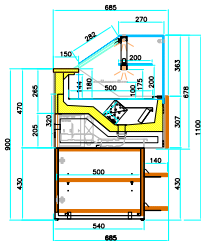

JORDAO

ORIGAMI

smart design for agile retail

V ORI RS VPV CP+RN+CS

refrigerated
display case
with dry ambient
understorage
and crosselling
compartment

V ORI RS VPV CP+RR+CS

refrigerated
display case
with refrigerated
understorage
and crosselling
compartment