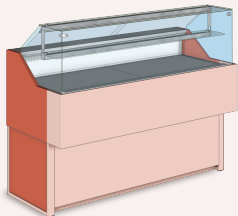

J#RDAO

ORIGAMI

smart design for agile retail

Effortless Setup Plug & Play

Ready to address the challenges of
the new retail and food service.
Ready to unfold.

@HOST 2025