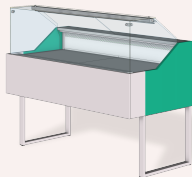

J#RDAO

ORIGAMI

smart design for agile retail

Effortless Setup Plug & Play

Ready to address the challenges of
the new retail and food service.
Ready to unfold.

@HOST 2025