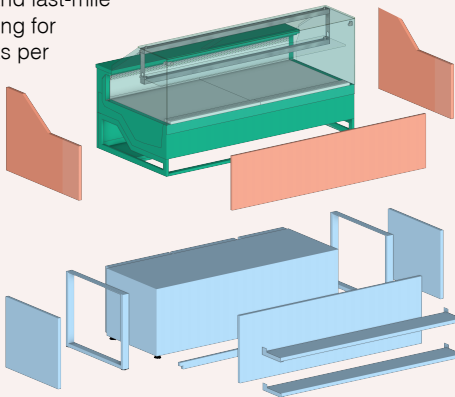

JORDAO
ORIGAMI

Smart Design for Agile Retail

Compact refrigerated display designed for the fast pace of today's "pop-up economy".

JORDAO

ORIGAMI

smart design for agile retail

*cross-selling
shelves*

"cantilevered" model

Adapts to Diverse Retail and Scrambled Merchandising

User-defined design offers
total freedom of style and
composition.

counter top model

JORDAO

ORIGAMI

smart design for agile retail

Smart Engineering, Flat-Pack

Reduced transport and last-mile
delivery costs, allowing for
up to double the units per
40ft container

- ◆ Core Pack
- ◆ Style Pack
- ◆ Pro Packs

J#RDAO

ORIGAMI

smart design for agile retail

Effortless Setup Plug & Play

JORDAO

ORIGAMI

smart design for agile retail

V ORI RS VPV CP+RN+CS

refrigerated
display case
with dry ambient
understorage
and crosselling
compartment

V ORI RS VPV CP+RR+CS

refrigerated
display case
with refrigerated
understorage
and crosselling
compartment