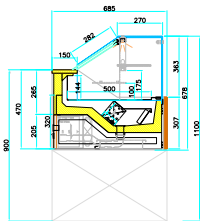

JORDAO

ORIGAMI

smart design for agile retail

V ORI RS VPV
refrigerated
display case