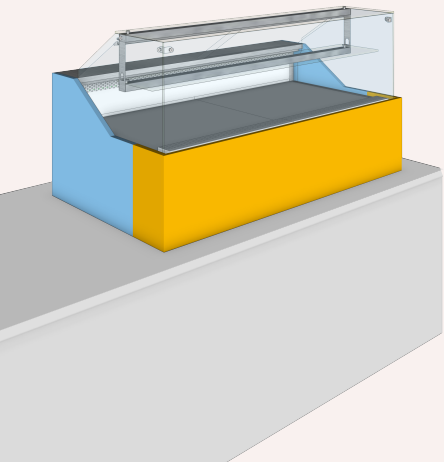

JORDAO
ORIGAMI

Smart Design for Agile Retail

Compact refrigerated display designed for the fast pace of today's "pop-up economy".

JORDAO

ORIGAMI

smart design for agile retail

*cross-selling
shelves*

"cantilevered" model

Adapts to Diverse Retail and Scrambled Merchandising

User-defined design offers
total freedom of style and
composition.

counter top model

JORDAO

ORIGAMI

smart design for agile retail

Smart Engineering, Flat-Pack

Reduced transport and last-mile
delivery costs, allowing for
up to double the units per
40ft container

- ◆ Core Pack
- ◆ Style Pack
- ◆ Pro Packs

J#RDAO

ORIGAMI

smart design for agile retail

Effortless Setup Plug & Play

JORDAO

ORIGAMI

smart design for agile retail

V ORI RS VPV CP+RN+CS

refrigerated
display case
with dry ambient
understorage
and crosselling
compartment

V ORI RS VPV CP+RR+CS

refrigerated
display case
with refrigerated
understorage
and crosselling
compartment