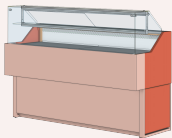

JORDAO
ORIGAMI

Smart Design for Agile Retail

Compact refrigerated display designed for the fast pace of today's "pop-up economy".

JORDAO

ORIGAMI

smart design for agile retail

*cross-selling
shelves*

"cantilevered" model

Adapts to Diverse Retail and Scrambled Merchandising

User-defined design offers
total freedom of style and
composition.

counter top model

JORDAO

ORIGAMI

smart design for agile retail

Smart Engineering, Flat-Pack

JORDAO

ORIGAMI

smart design for agile retail

V ORI RS VPV CP+RN+CS

refrigerated
display case
with dry ambient
understorage
and crosselling
compartment

V ORI RS VPV CP+RR+CS

refrigerated
display case
with refrigerated
understorage
and crosselling
compartment