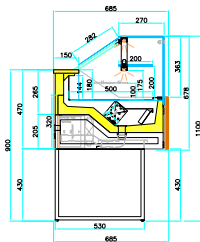

V ORI RS VPV P
refrigerated
display case
with feet