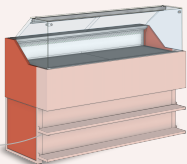

JORDAO
ORIGAMI

Smart Design for Agile Retail

Compact refrigerated display designed for the fast pace of today's "pop-up economy".

JORDAO

ORIGAMI

smart design for agile retail

*cross-selling
shelves*

"cantilevered" model

Adapts to Diverse Retail and Scrambled Merchandising

User-defined design offers
total freedom of style and
composition.

counter top model

JORDAO

ORIGAMI

smart design for agile retail

Smart Engineering, Flat-Pack

Reduced transport and last-mile
delivery costs, allowing for
up to double the units per
40ft container

- ◆ Core Pack
- ◆ Style Pack
- ◆ Pro Packs

J#RDAO

ORIGAMI

smart design for agile retail

Effortless Setup Plug & Play

JORDAO

ORIGAMI

smart design for agile retail

V ORI RS VPV CP+RN+CS

refrigerated
display case
with dry ambient
understorage
and crosselling
compartment

V ORI RS VPV CP+RR+CS

refrigerated
display case
with refrigerated
understorage
and crosselling
compartment