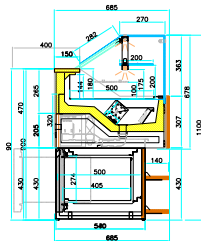

JORDAO

ORIGAMI

smart design for agile retail

V ORI RS VPV CP+RN+CS

refrigerated
display case
with dry ambient
understorage
and crosselling
compartment

V ORI RS VPV CP+RR+CS

refrigerated
display case
with refrigerated
understorage
and crosselling
compartment