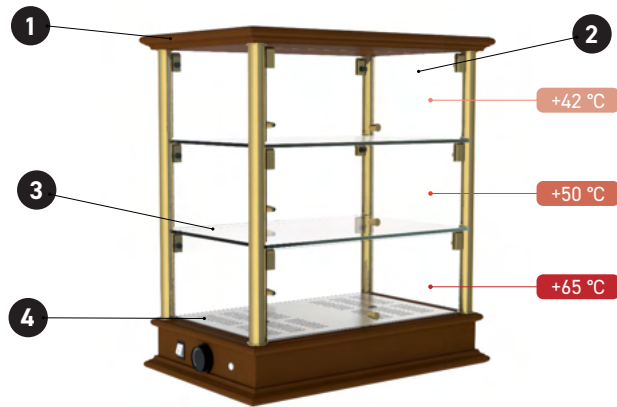

 VR5430L

mm 540 x 350 x 623

 VR543NS

mm 540 x 350 x 623

 VR7430L

mm 740 x 350 x 623

 VR743NS

mm 740 x 350 x 623

1. Base e top in legno MDF
2. Sportello basculante in vetro
3. Piano estraibile in vetro temperato
4. Interni in alluminio

1. MDF wooden base and top
2. Glass swing door
3. Tempered glass pull-out shelf
4. Aluminium interior