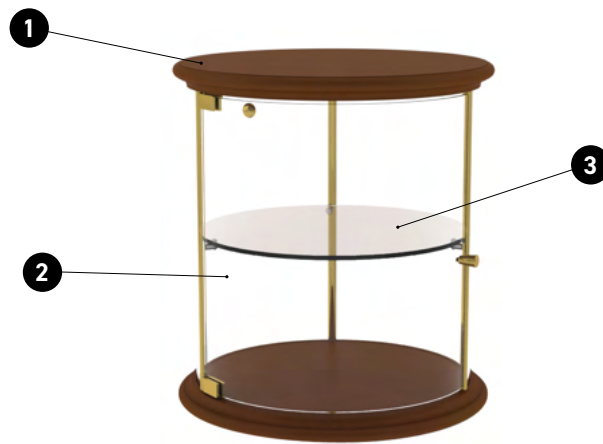

Rondò 35

 PR3520L

mm 350 x 350 x 400

 PR352NS

mm 350 x 350 x 400

 PR3530L

mm 350 x 350 x 560

 PR353NS

mm 350 x 350 x 560

1. Base e top in legno MDF
2. Spalle e sportelli in plexiglass
3. Piano estraibile in vetro temperato

1. *MDF wooden base and top*
2. *Plexiglass shoulders and doors*
3. *Tempered glass pull-out shelf*