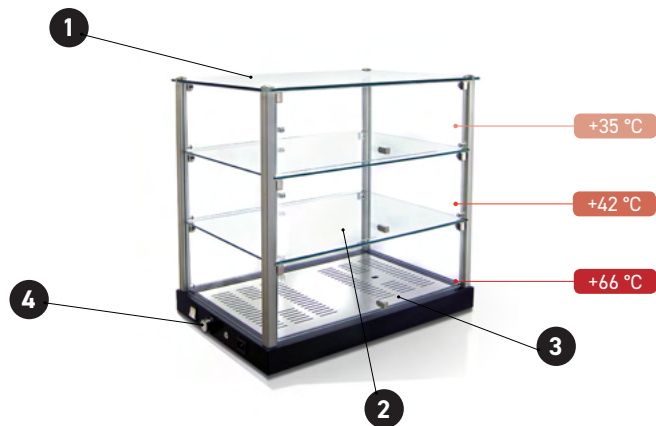

mm 553 x 343 x 518

- 1. Spalle, top e piani in vetro temperato
- 2. Sportello basculante in vetro
- 3. Cornice laterale in HPL

- 1. Tempered glass sides, top and shelves
- 2. Glass swing door
- 3. HPL wood frame

COLORS

L22

Cristal

CTR582-M

mm 588 x 358 x 385

CTR583-M

mm 588 x 358 x 545

1. Spalle, top e piani in vetro temperato
2. Sportello basculante in vetro
3. Base in alluminio
4. Termoregolatore

1. Tempered glass sides, top and shelves
2. Glass swing door
3. Aluminium base
4. Temperature controller

COLORS

RAL 8022

CTN582-M

mm 588 x 358 x 365

CTN583-M

mm 588 x 358 x 525

COLORS