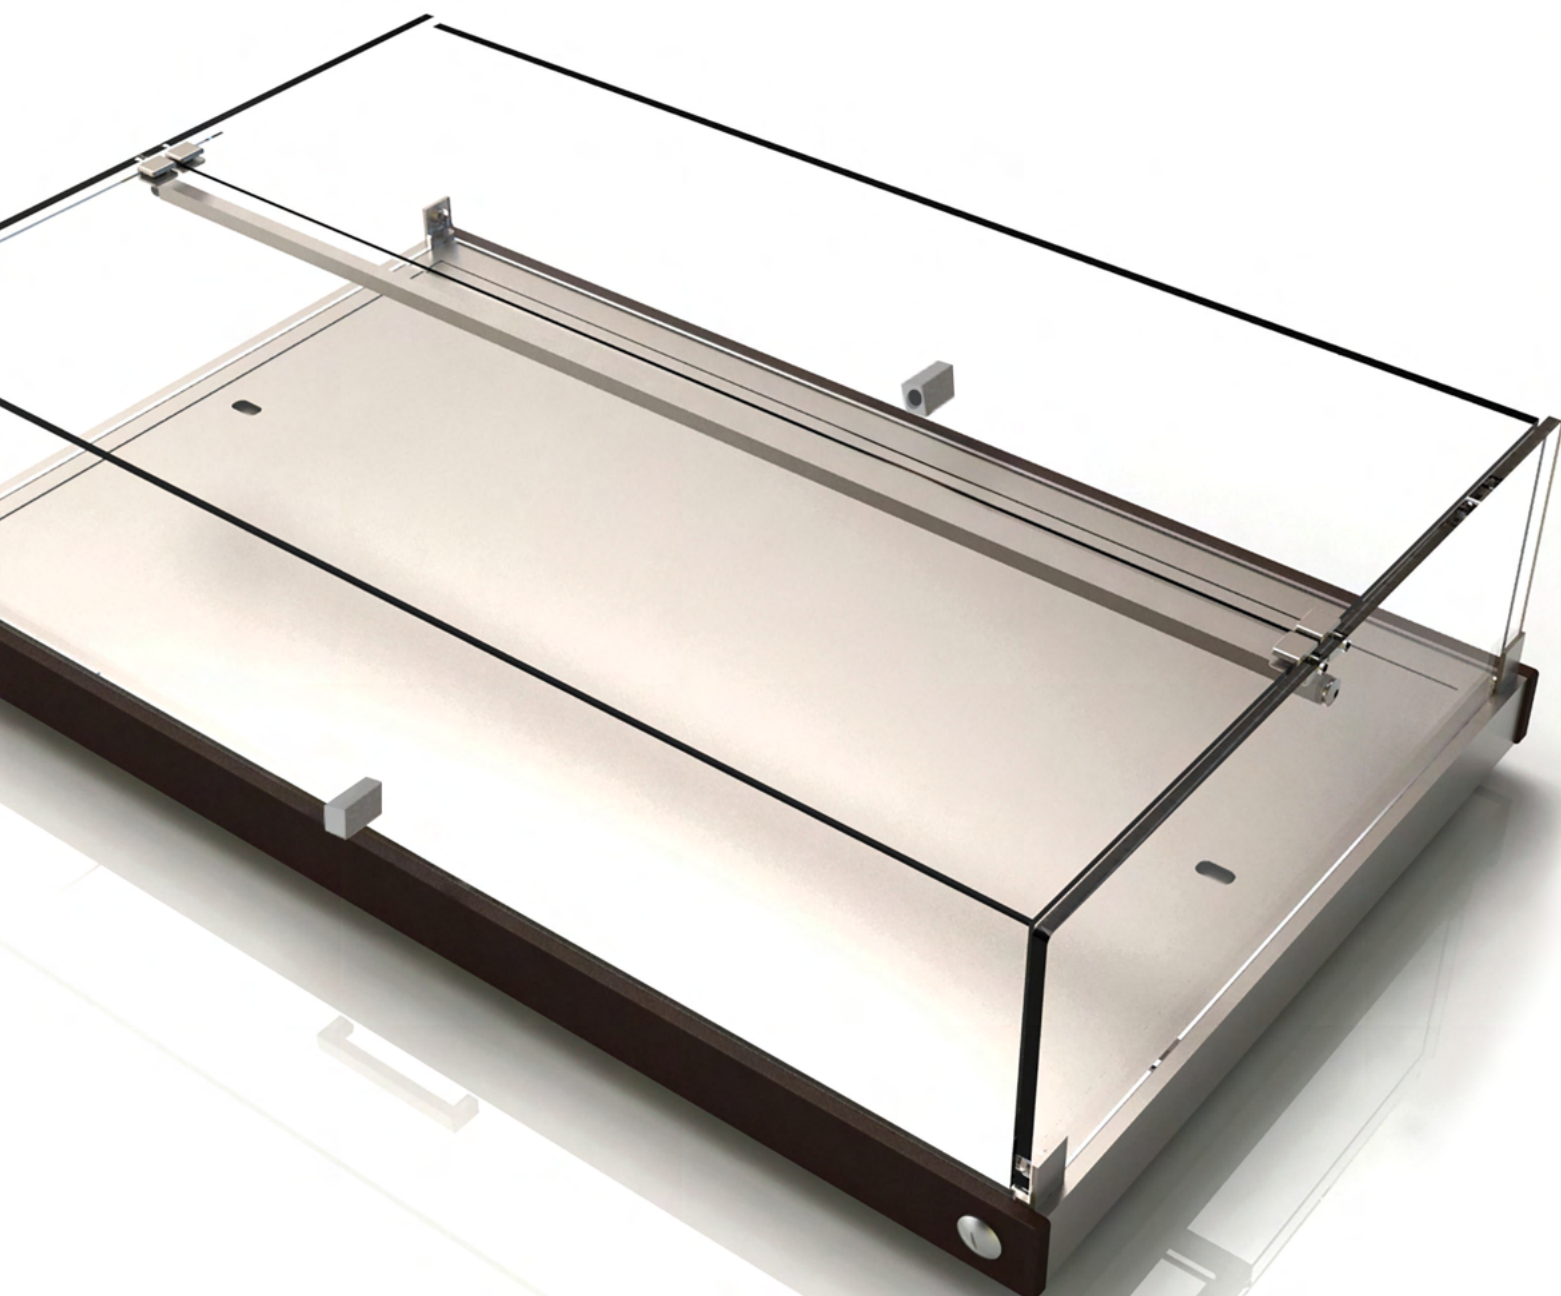

Espositori con Piastre Eutettiche

Espositori refrigerati con piastre eutettiche studiati e realizzati per l'utilizzo a buffet sono spesso impiegati per l'esposizione ed il servizio dei dolci nella ristorazione tradizionale.

Refrigerated showcases with eutectic plates designed and manufactured for use in buffet services are often used for the display and service of desserts in traditional restaurants.