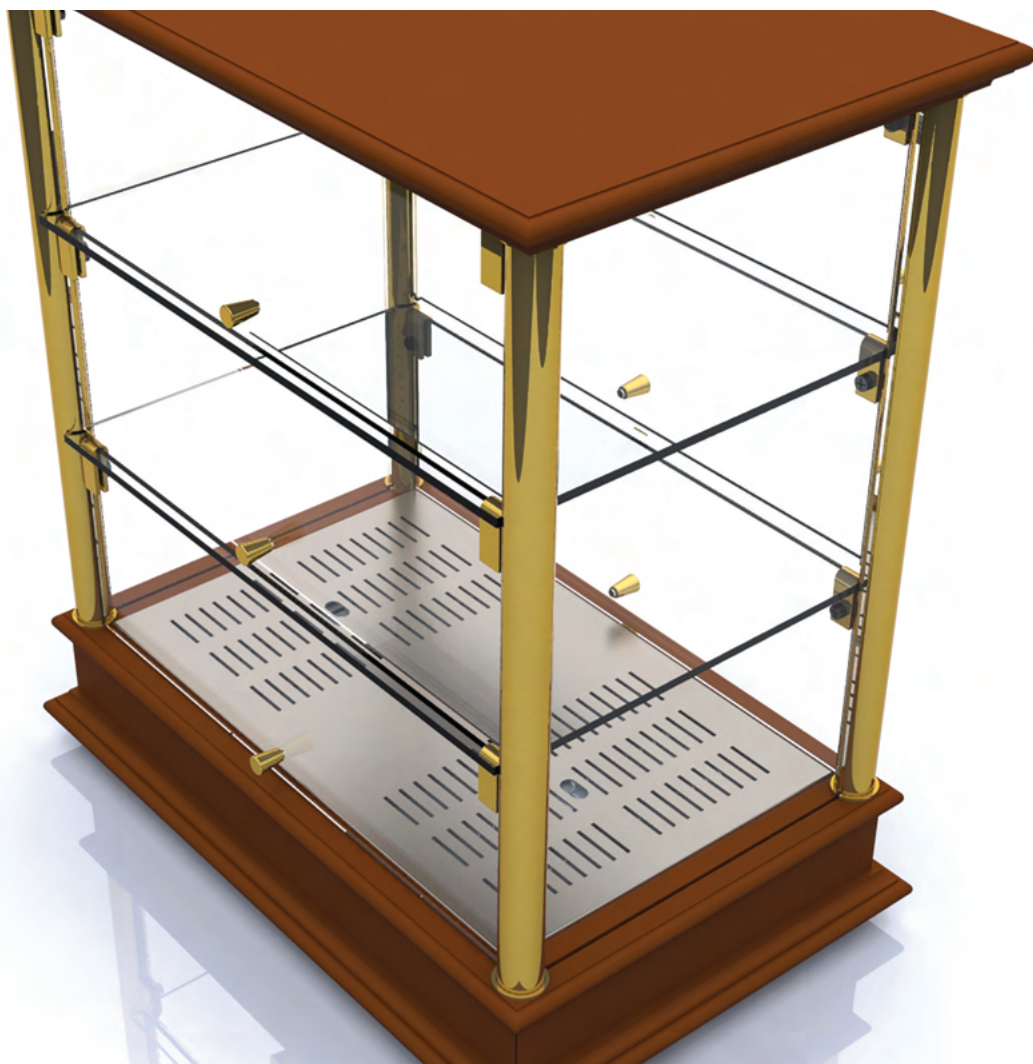

mm 588 x 358 x 220

°C
+65

COLORS

RAL 8022

CN 57

È il prodotto top della nostra produzione di vetrine brioche da banco. Particolarmente adatta ad ambienti ricercati ed ovunque si voglia il massimo.

The top product from our range of café countertop displays for croissants and pastries. Particularly suited to refined environments and wherever the very best is required.

CNN573

mm 575 x 340 x 610

CNR573

mm 575 x 340 x 610

°C
+65 / +42

- 1. Spalle, top e piani in vetro temperato
- 2. Sportello basculante in vetro
- 3. Base in alluminio
- 4. Cornice in MDF
- 5. Termoregolatore digitale

- 1. Tempered glass sides, top and shelves
- 2. Glass swing door
- 3. Aluminium base
- 4. MDF wood frame
- 5. Digital temperature controller

COLORS

RAL 9010

RAL 9005

Victory Riscaldata

°C
+65 / +50

 VR5420L

1. Base e top in legno MDF
2. Sportello basculante in vetro
3. Piano estraibile in vetro temperato
4. Interni in alluminio

1. MDF wooden base and top
2. Glass swing door
3. Tempered glass pull-out shelf
4. Aluminium interior