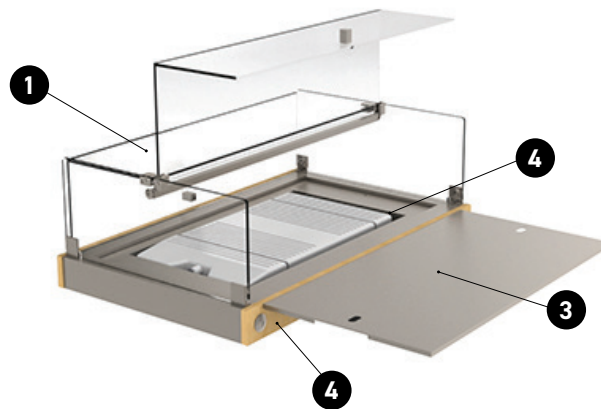

mm 350 x 350 x 560

1. Base e top in legno MDF
2. Spalle e sportelli in plexiglass
3. Piano estraibile in vetro temperato

1. *MDF wooden base and top*
2. *Plexiglass shoulders and doors*
3. *Tempered glass pull-out shelf*

Refrigerated showcases with eutectic plates designed and manufactured for use in buffet services are often used for the display and service of desserts in traditional restaurants.

CNE58

mm 580 x 365 x 220

RILEVAMENTO T. SU PIASTRA (soluzione -23°C)
TEMPERATURE TAKEN ON PACK (compound -23°)

TIME	1 h	2 h	3 h	4 h	5 h
TEMP.°C	- 4,2	- 2,8	- 1,9	- 1	0

ETN23

mm 380 x 215 x 25

MODELLO CON 1 PIASTRA EUTETTICA
Model with 1 eutectic plate

- | | |
|-------------------------|---------------------|
| 1. Cupola in plexiglass | 1. Plexiglas dome |
| 2. Frontalino in legno | 2. Wood front plate |
| 3. Piano in alluminio | 3. Aluminum plate |
| 4. Vasca coibentata | 4. Insulated tray |