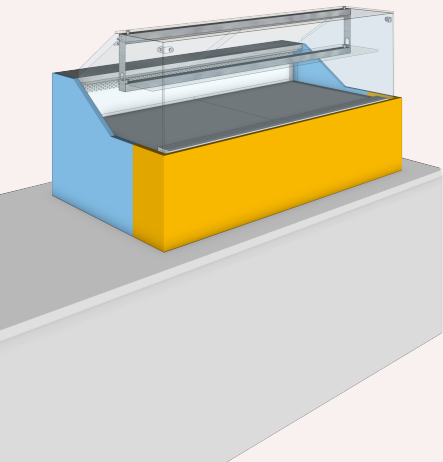

JORDAO  
**ORIGAMI**

# ORIGAMI

smart design for agile retail

*cross-selling  
shelves*

*"cantilevered" model*

## Adapts to Diverse Retail and Scrambled Merchandising

User-defined design offers  
total freedom of style and  
composition.

*counter top model*

JORDAO