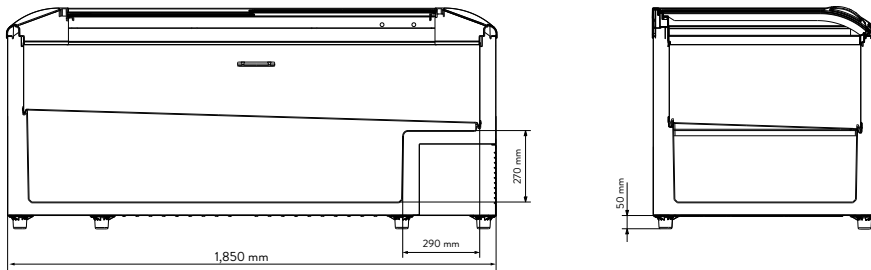

STANDALONE UNIT

IN-LINE UNIT

BLOCK INSTALLATION

CONFIGURATIONS

Solo

Row

Block

Island

PARIS EC 185

PARIS 145 / 210 / 250

DIMENSIONS

PARIS		145	EC 185	210	250
Length, exterior / interior	mm	1,457 / 1,328	1,854 / 1,723	2,102 / 1,973	2,502 / 2,373
Depth, exterior / interior	mm	853 / 723	853 / 723	853 / 723	853 / 723
Height, front / rear	mm	770 / 833	770 / 833	770 / 833	770 / 833
Stacking height, front / rear	mm	550 / 550	550 / 550	550 / 550	550 / 550