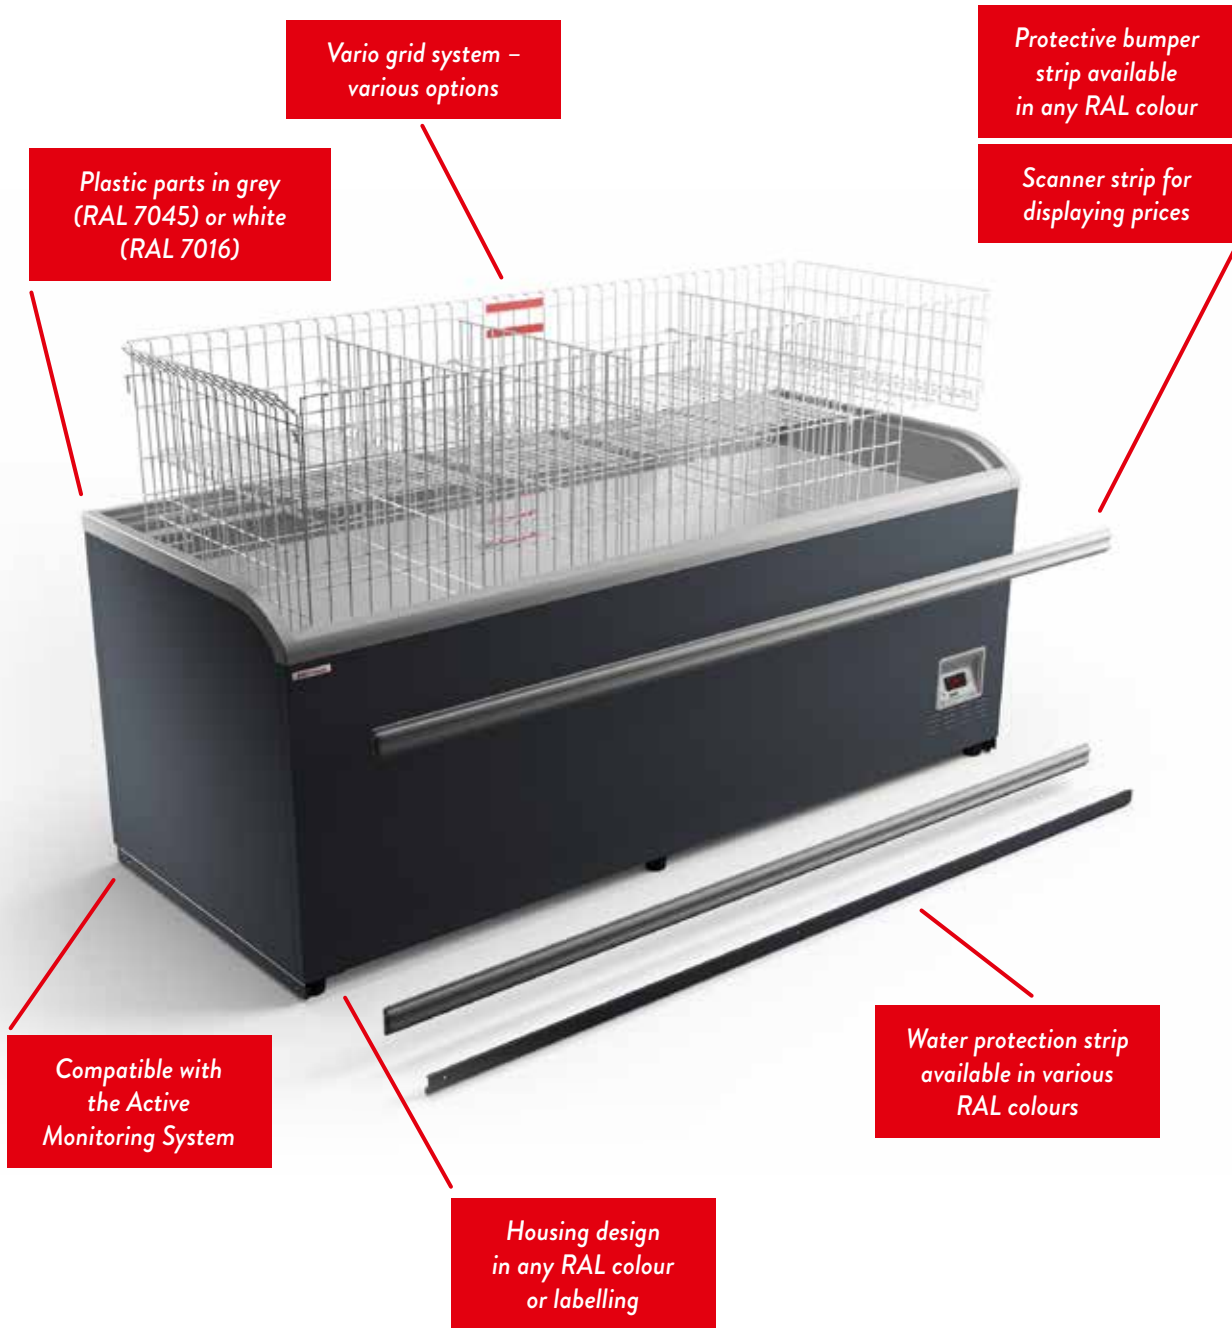

OPTIMISED SIZE AND VISIBILITY

Thanks to its low depth, PARIS is particularly suitable for convenience stores and smaller spaces. The panoramic sliding glass covers provide a particularly good view of the produce.

STANDALONE UNIT

IN-LINE UNIT

BLOCK INSTALLATION

CONFIGURATIONS

Solo

Row

Block

Island

- _ optionally with end cabinet on both sides
- _ extendible with commercially available shelf attachments

ACCESSORIES

- _ Scanner strips
- _ Impact protection
- _ Price display for end cabinet (suitable for high cover)
- _ High cover (between the back-to-back units)
- _ Low cover (between the back-to-back units)
- _ Side cover (closes off the island at the sides)
- _ Water protection strip (colour change on customer request)
- _ Vario grid system (rack inserts & wire dividers) & wire basket inserts
- _ Colour and styling options tailored to customer requirements (housing, protective bumper strip, plastic parts in 2 standard colours)
- _ Compatible with the Active Monitoring System (AMS)