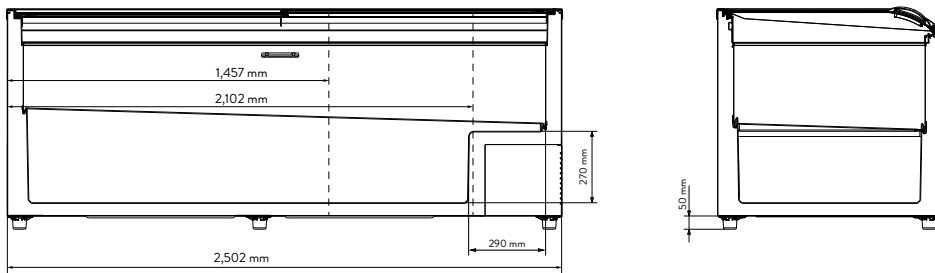

- _ optionally with end cabinet on both sides
- _ extendible with commercially available shelf attachments

ACCESSORIES

- _ Scanner strips
- _ Impact protection
- _ Price display for end cabinet (suitable for high cover)
- _ High cover (between the back-to-back units)
- _ Low cover (between the back-to-back units)
- _ Side cover (closes off the island at the sides)
- _ Water protection strip (colour change on customer request)
- _ Vario grid system (rack inserts & wire dividers) & wire basket inserts
- _ Colour and styling options tailored to customer requirements (housing, protective bumper strip, plastic parts in 2 standard colours)
- _ Compatible with the Active Monitoring System (AMS)

PARIS EC 185

PARIS 145 / 210 / 250

DIMENSIONS

PARIS		145	EC 185	210	250
Length, exterior / interior	mm	1,457 / 1,328	1,854 / 1,723	2,102 / 1,973	2,502 / 2,373
Depth, exterior / interior	mm	853 / 723	853 / 723	853 / 723	853 / 723
Height, front / rear	mm	770 / 833	770 / 833	770 / 833	770 / 833
Stacking height, front / rear	mm	550 / 550	550 / 550	550 / 550	550 / 550